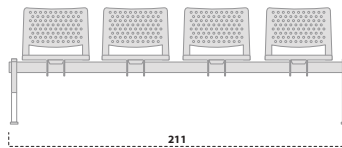

Version with type-up tablet for conference rooms.

Version avec tablette pour salles de conférence.

dattilo con sedile e schienale imbottiti
revolving task chair with padded seat and backrest

coppia di braccioli fissi
set of 2 fixed armrests

bracciolo singolo sx (da seduti)
left armrest

coppia di braccioli fissi cromati
set of 2 chromed fixed armrests

1 elemento di raccordo per sedie con braccioli
1 connecting element for chairs with armrests

carrello
trolley

panche con sedili e schienali in polipropilene colorati
benches with colored polypropylene seats and backrest

panche con sedili imbottiti e schienali in polipropilene colorati
benches with padded seats and colored polypropylene backrests