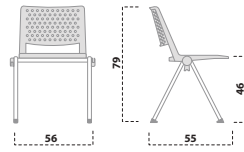

Version with type-up tablet for conference rooms.

Version avec tablette pour salles de conférence.

dattilo con sedile e schienale imbottiti
revolving task chair with padded seat and backrest

coppia di braccioli fissi
set of 2 fixed armrests

sedia 4 gambe con sedile e schienale in polipropilene colorato
4 legs chair with colored polypropylene seat and backrest

sedia 4 gambe con schienale in polipropilene colorato e sedile imbottito
4 legs chair with colored polypropylene backrest and padded seat