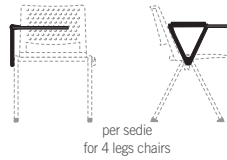

Version with type-up tablet for conference rooms.

Version avec tablette pour salles de conférence.

dattilo con sedile e schienale imbottiti
revolving task chair with padded seat and backrest

coppia di braccioli fissi
set of 2 fixed armrests

sedia 4 gambe con sedile e schienale in polipropilene colorato
4 legs chair with colored polypropylene seat and backrest

sedia 4 gambe con schienale in polipropilene colorato e sedile imbottito
4 legs chair with colored polypropylene backrest and padded seat

sedia 4 gambe con sedile e schienale imbottiti
4 legs chair with padded and covered seat and backrest

coppia di braccioli fissi neri
set of 2 black fixed armrests

bracciolo dx (da seduti) con tavoletta ribaltabile anti-panico
right armrest with antipanic tip-up tablet