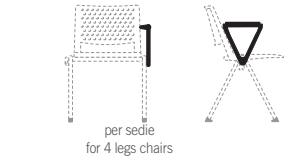

Version with type-up tablet for conference rooms.

Version avec tablette pour salles de conférence.

dattilo con sedile e schienale imbottiti
revolving task chair with padded seat and backrest

coppia di braccioli fissi
set of 2 fixed armrests

sedia 4 gambe con sedile e schienale in polipropilene colorato
4 legs chair with colored polypropylene seat and backrest

sedia 4 gambe con schienale in polipropilene colorato e sedile imbottito
4 legs chair with colored polypropylene backrest and padded seat

sedia 4 gambe con sedile e schienale imbottiti
4 legs chair with padded and covered seat and backrest

coppia di braccioli fissi neri
set of 2 black fixed armrests

bracciolo dx (da seduti) con tavoletta ribaltabile anti-panico
right armrest with antipanic tip-up tablet