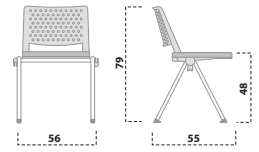

Version with type-up tablet for conference rooms.

Version avec tablette pour salles de conférence.

dattilo con sedile e schienale imbottiti
revolving task chair with padded seat and backrest

coppia di braccioli fissi
set of 2 fixed armrests

sedia 4 gambe con sedile e schienale in polipropilene colorato
4 legs chair with colored polypropylene seat and backrest

sedia 4 gambe con schienale in polipropilene colorato e sedile imbottito
4 legs chair with colored polypropylene backrest and padded seat