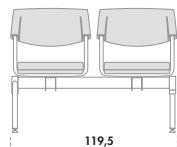

panca 2 posti
2 seats bench