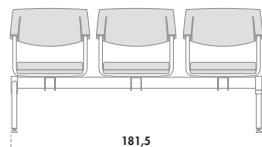

panca 3 posti
3 seats bench