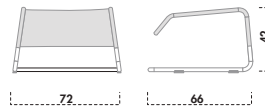

poggia-piedi
feetrest