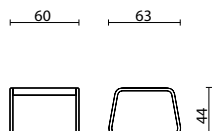

KAR MA

DIVANI E SEDUTE ATTESA
SOFA AND WAITING SEATING

Telaio portante in tubolare di acciaio disponibile verniciato o cromato.
Schienale e sedile in multistrato di faggio.
Imbottitura in poliuretano espanso.

Load-bearing structure made of tubular steel. It is available painted or chrome.

Backrest and seat made of beech multilayer.

Padding made of foamed polyurethane.

Telaio portante in tubolare di acciaio disponibile verniciato o cromato.
Ripiano in MDF laccato.

Load-bearing structure made of tubular steel. It is available painted or chrome.

Shelf made in lacquered MDF.

OPTIONAL

FINITURE TELAIO FRAME FINISHES