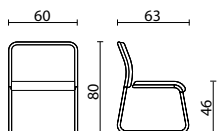

KAR MA

DIVANI E SEDUTE ATTESA
SOFA AND WAITING SEATING

Telaio portante in tubolare di acciaio disponibile verniciato o cromato.
Schienale e sedile in multistrato di faggio.
Imbottitura in poliuretano espanso.

Load-bearing structure made of tubular steel. It is available painted or chrome.

Backrest and seat made of beech multilayer.

Padding made of foamed polyurethane.

Telaio portante in tubolare di acciaio disponibile verniciato o cromato.
Ripiano in MDF laccato.

Load-bearing structure made of tubular steel. It is available painted or chrome.

Shelf made in lacquered MDF.

OPTIONAL

FINITURE TELAIO FRAME FINISHES