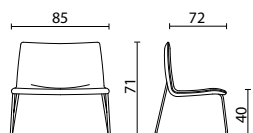

Are you sitting comfortably? Esprit Lounge is a chair that combines a lightweight line with a particularly comfortable roomy seat, a contemporary style enhanced by the combination of steel base and fabric available also in bright colours.

# ESPRIT LO UNGE

ESPLO

Struttura portante interna in tubolare di acciaio a sezione mista. Imbottitura in poliuretano espanso schiumato. Base in tubolare di acciaio finitura cromata.

Internal load-bearing structure made of tubular steel with mixed cross-section. Padding made of foamed polyurethane. Tubular steel base made of chrome steel.