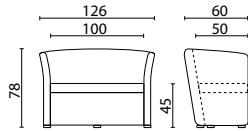

DUKE

Strutturainterna in materiale ligneo misto.
Imbottitura in poliuretano espanso schiumato.
Piedi fissi antiscivolo o con ruote.

Internal structure made of mixed wood.
Padding made of foamed polyurethane.
Fixed skidproof feet or feet with castors.

Strutturainterna in materiale ligneo misto.
Imbottitura in poliuretano espanso schiumato.
Piedi fissi antiscivolo.

Internal structure made of mixed wood.
Padding made of foamed polyurethane.
Fixed skidproof feet.

OMOLO GAZIO N1 / APPROVALS

a richiesta / on request
Omologazione Classe 1IM

OPTIONAL

Disponibile anche con ruote
Available also with castors