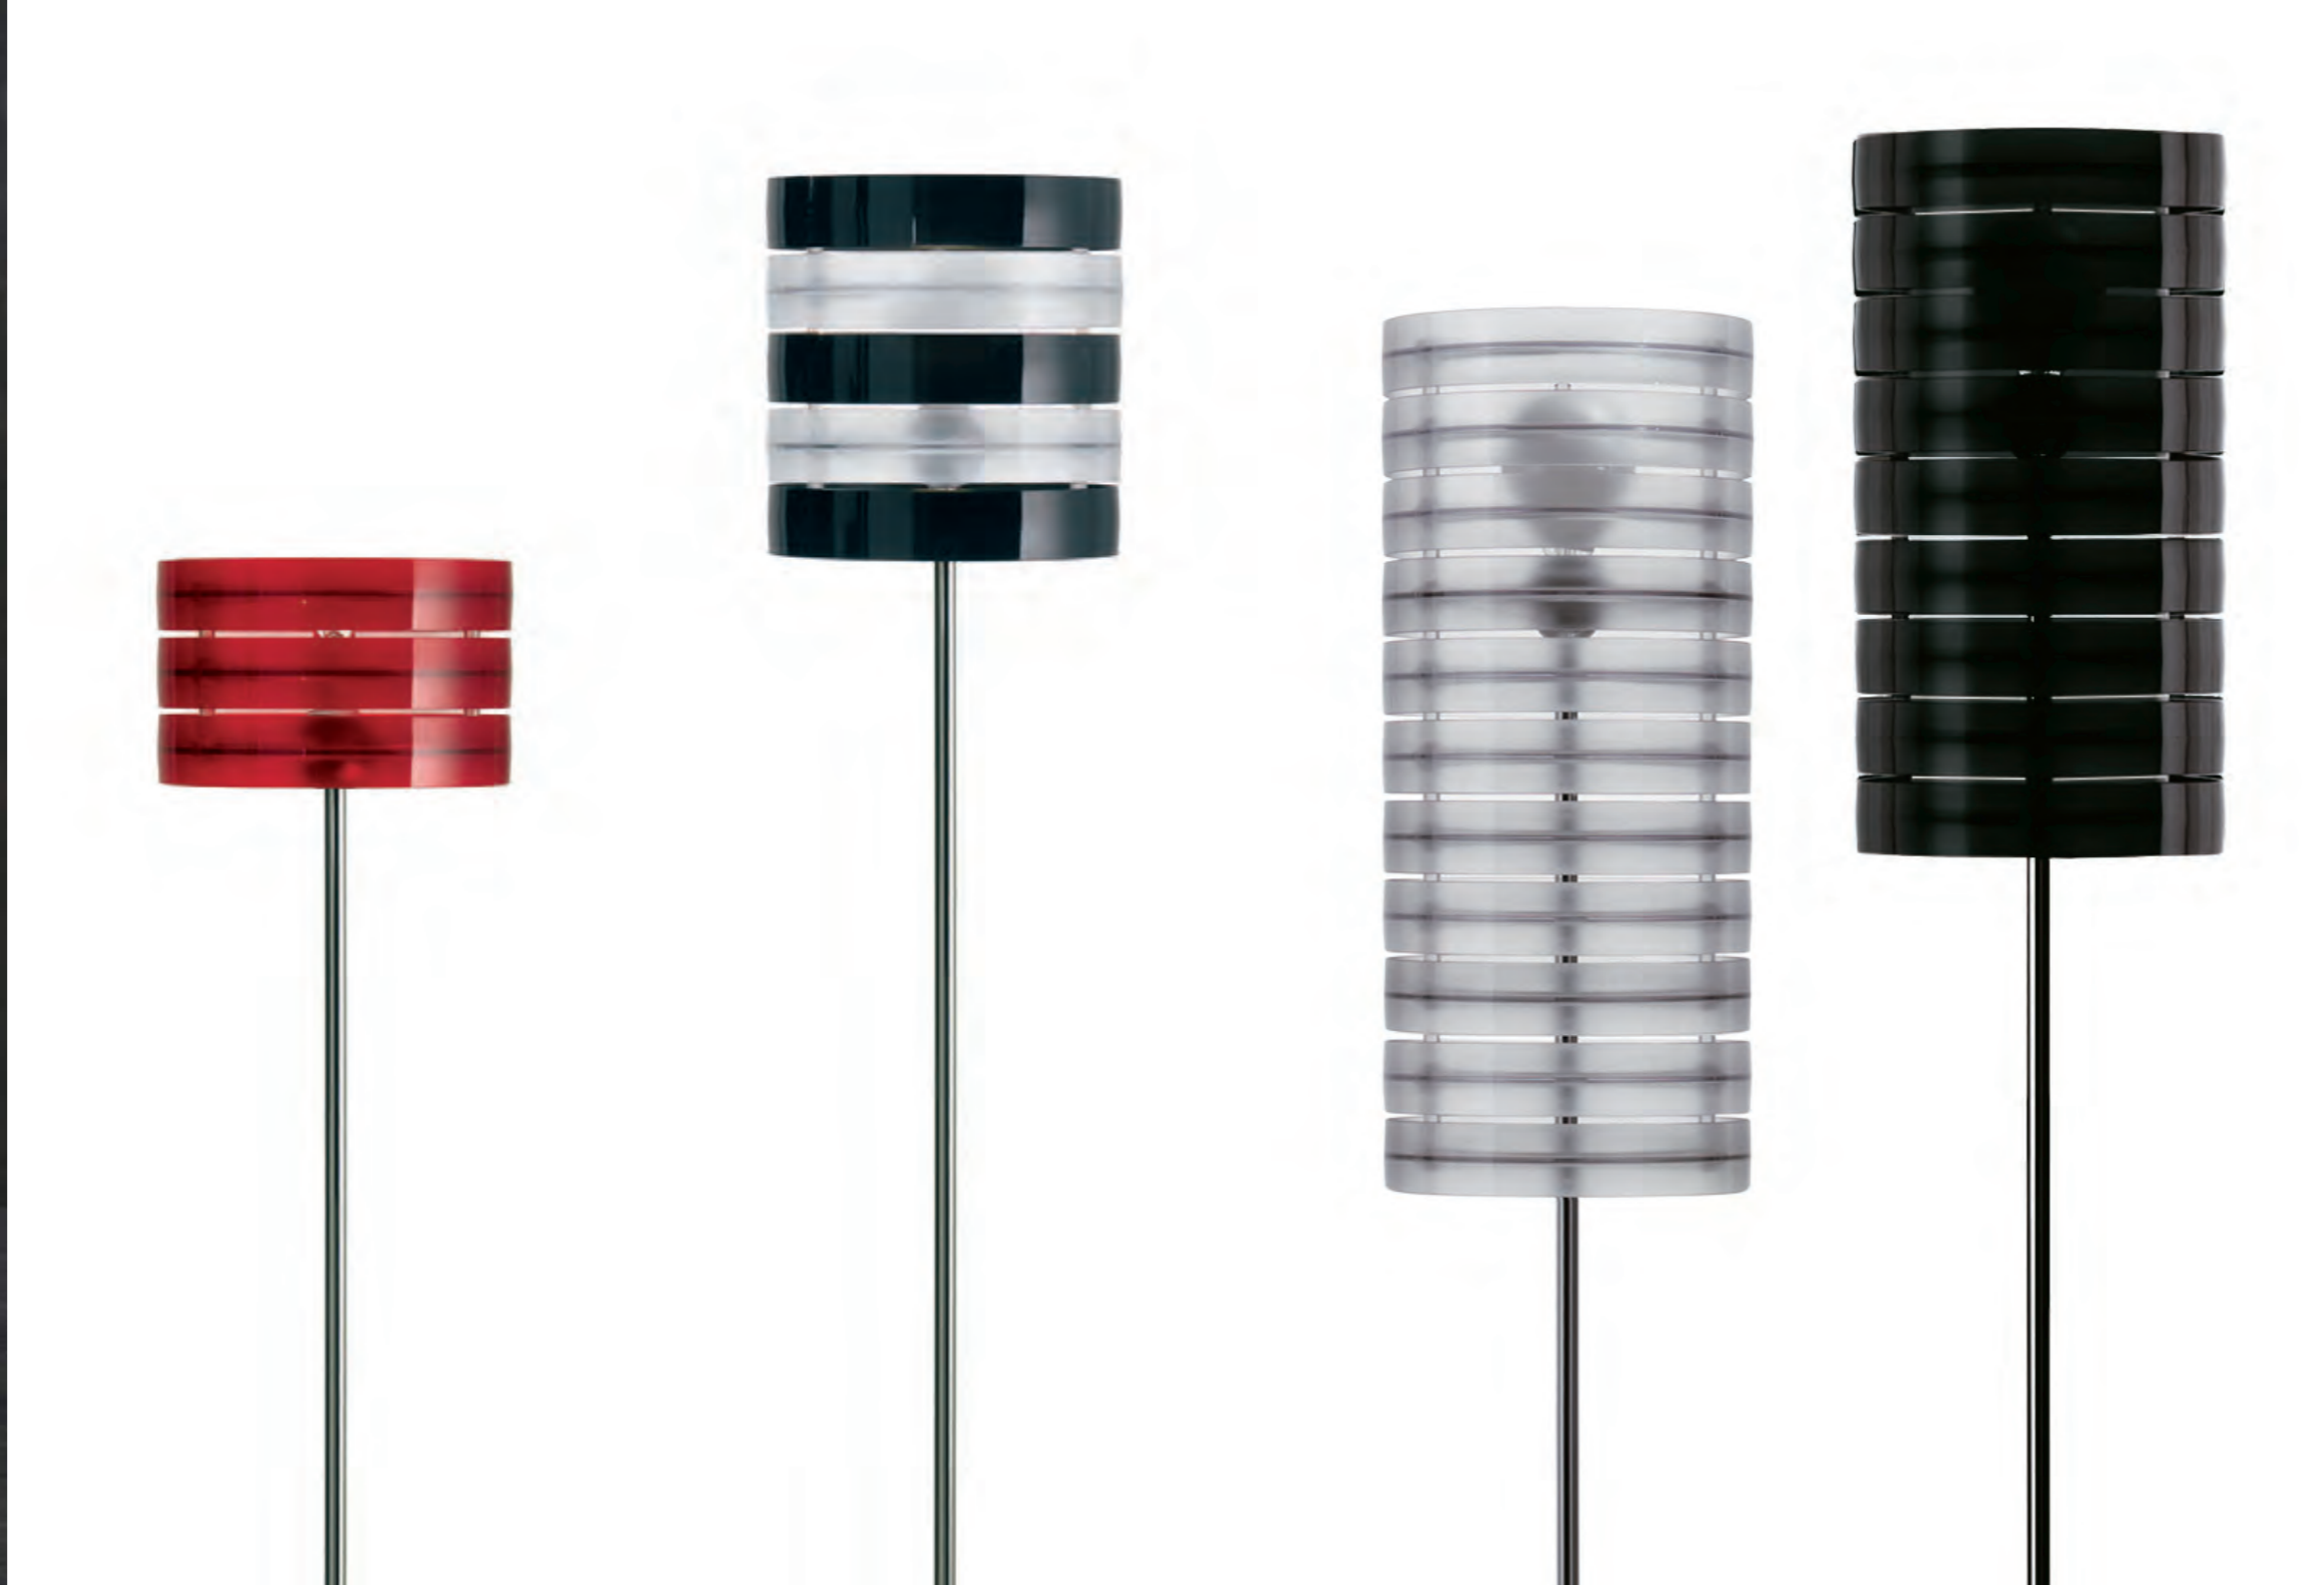

LUCI  
LIGHTING

262 | CITY | Design Carlo Forcolini e Giancarlo Fassina

LOFT | Design Carlo Forcolini e Giancarlo Fassina | 263