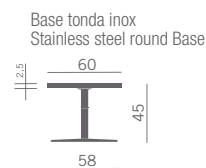

....TB ....TS  
Base tonda  
Round Base  
59 79  
HPL white  
round top  
(inclined side)  
1,2  
40

....QB ....QS  
Base quadra  
Squared Base  
59 79  
HPL white squared  
top  
(inclined side)  
1,2  
40

Base tonda inox  
Stainless steel round Base  
72  
White/black MDF  
round top  
58  
1,2  
45

Base tonda inox  
Stainless steel round Base  
60  
White/black MDF  
squared top  
58  
1,2  
45

Piano melaminico  
bianco/nero  
Melaminic white/  
black top