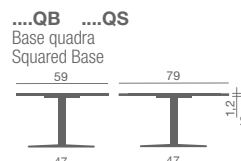

....TB ....TS  
Base tonda  
Round Base  
59 79  
HPL white  
round top  
(inclined side)  
1,2  
40

....QB ....QS  
Base quadra  
Squared Base  
59 79  
HPL white squared  
top  
(inclined side)  
1,2  
40